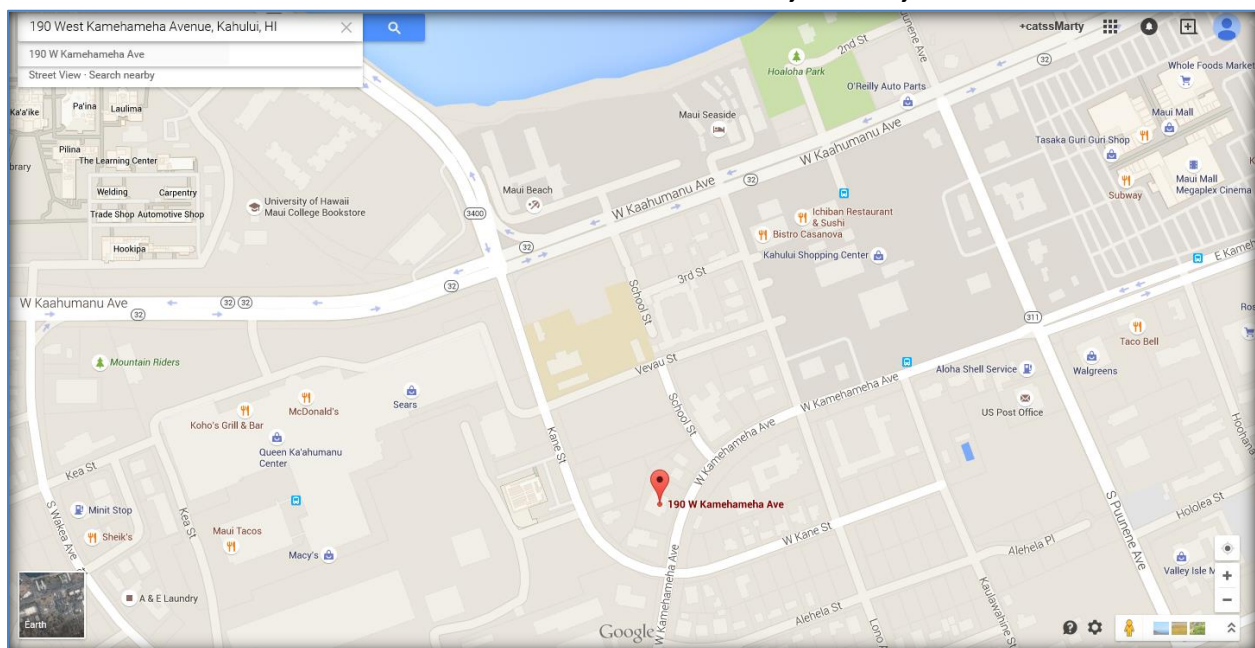

Lodge Maui's Masonic Family Event Calendar Event Information

Last Update 01/03/2019

Stated Meetings

2nd Tuesdays:	7:00 pm	Order of the Eastern Star Stated Meeting
2nd Wednesdays	7:30 pm	Lodge Maui Stated Meeting (dinner at 6:30)
3rd Tuesdays:	11:30 am	Maui Shrine Club
3rd Fridays:	6:00 pm	Maui York Rite
4th Thursdays:	7:00 pm	Scottish Rite Stated Meeting (Trustees at 5:30)

For more information for a particular organization, please call them at...

Lodge Maui	808-870-7849	Jerry Eiting VIII, Secretary
Scottish Rite	206-992-8561	Edde Kanai, Secretary
Eastern Star	808-572-9063	Sue Williams-Rowe, Secretary
Maui Shrine Club	510-213-5675	Paul Genereux , Secretary
York Rite	808-877-6328	Tim Jaworski, Secretary

Event Dates/Times Subject to Change

**Come Visit us at
190 W. Kamehameha Ave. Kahului, Maui, HI 96732**