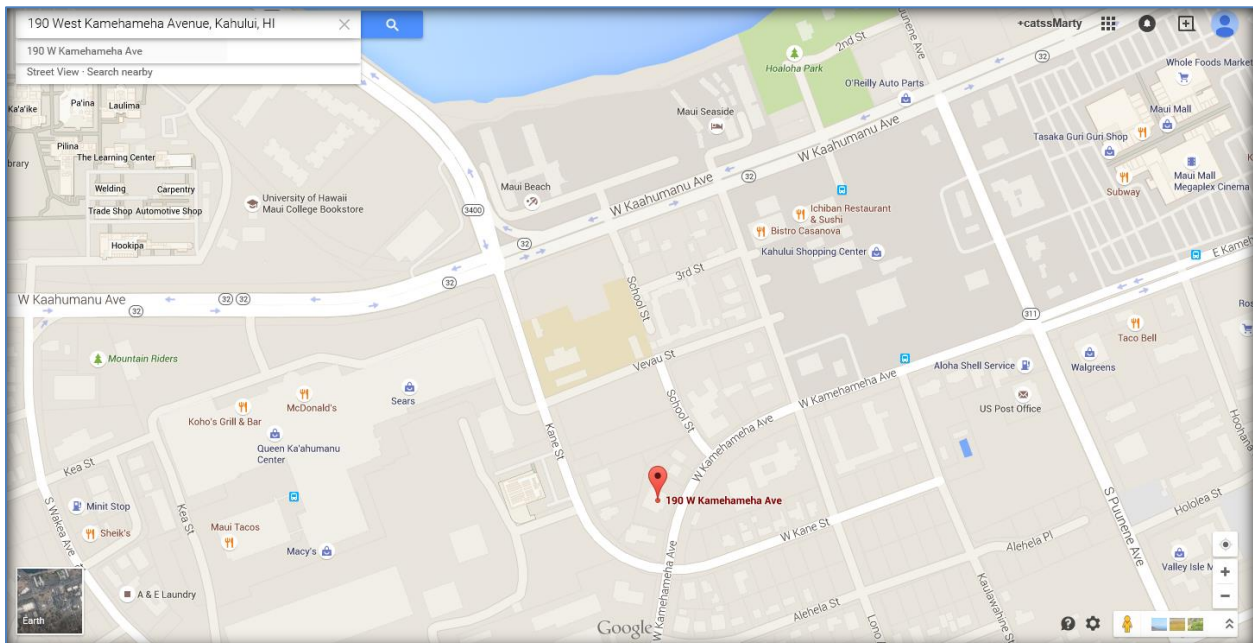

Lodge Maui's Masonic Family Event Calendar Event Information

Last Update 03/04/2018

Stated Meetings

2nd Tuesdays:	7:00 pm	Order of the Eastern Star Stated Meeting
2nd Wednesdays	7:30 pm	Lodge Maui Stated Meeting (dinner at 6:30)
3rd Tuesdays:	11:30 am	Maui Shrine Club
3rd Fridays:	6:00 pm	Maui York Rite
4th Thursdays:	7:00 pm	Scottish Rite Stated Meeting (Trustees at 5:30)
4th Fridays:	7:00 pm	Maui Shrine Club

For more information for a particular organization, please call them at...

Lodge Maui	808-870-4303	Marty Alexander, Secretary
Scottish Rite	808-870-4303	Marty Alexander, Secretary
Eastern Star	808-572-9063	Sue Williams-Rowe, Secretary
Maui Shrine Club	510-213-5675	Paul Genereux , Secretary
York Rite	808-877-6328	Tim Jaworski, Secretary

Event Dates/Times Subject to Change

**Come Visit us at
190 W. Kamehameha Ave. Kahului, Maui, HI 96732**